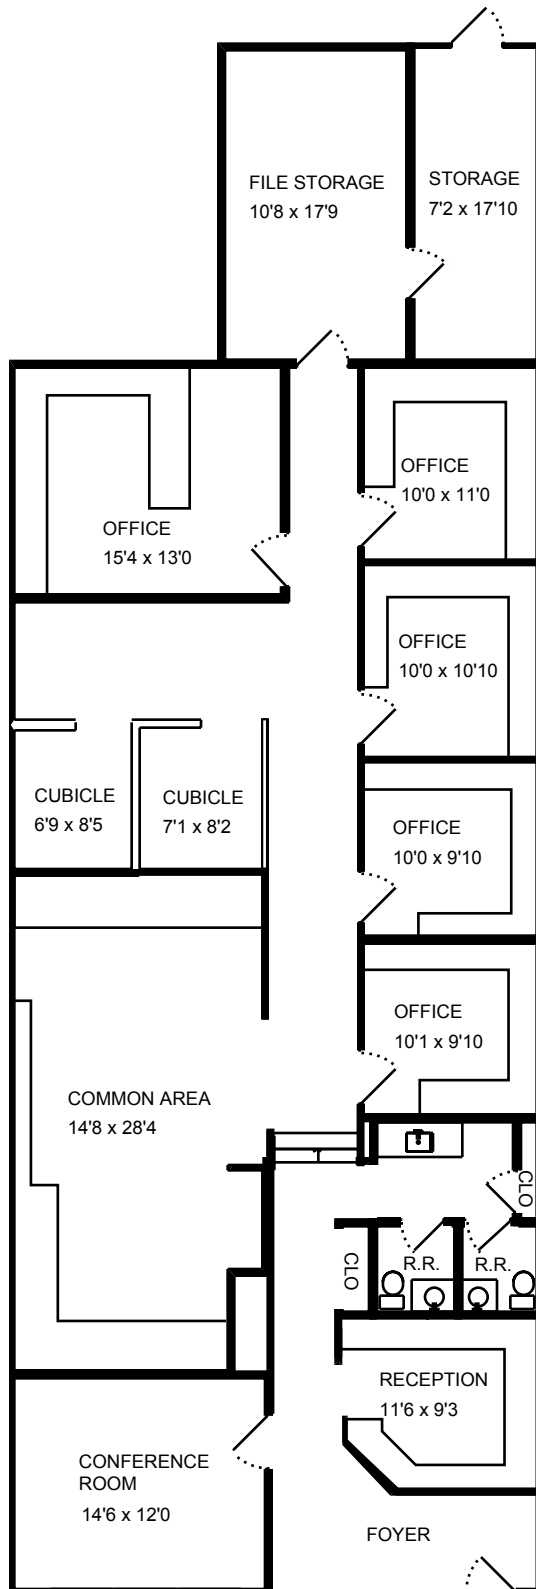

Property Address:
25 Moody
Webster Groves, MO 63119

Measure #12221762

Total interior square footage on page: 2329 sf

The interior square footage listed is living space only and is not taxable square footage